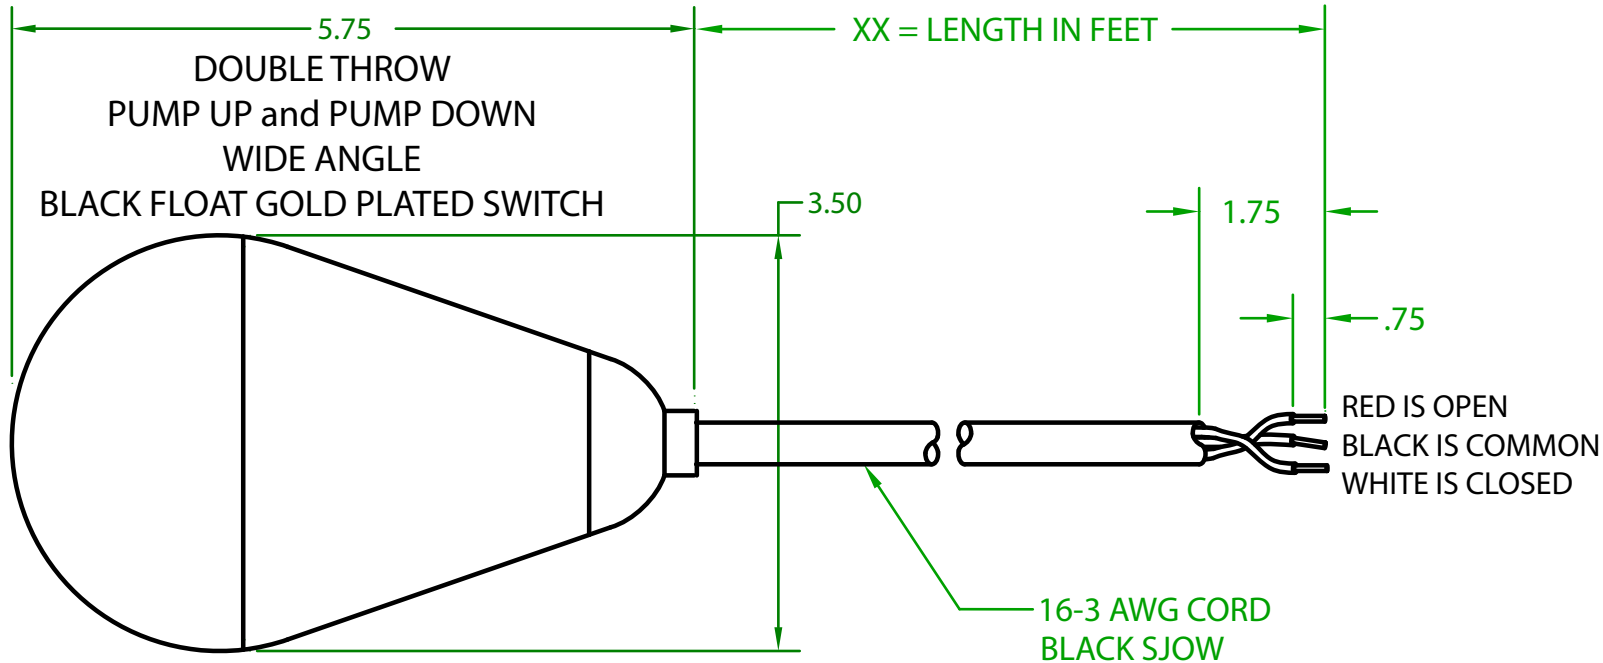

MERCURY DISPLACEMENT INDUSTRIES, INC.

Post Office Box 710 - U.S. 12 East - Edwardsburg, Michigan 49112-0710

Phone (269) 663-8574 - Fax (269) 663-2924

(800) 634-4077

JGF2DWXX00 G

MECHANICAL FLOAT

OPERATING ANGLE: SWITCHES @ 45° ABOVE AND 45° BELOW HORIZONTAL